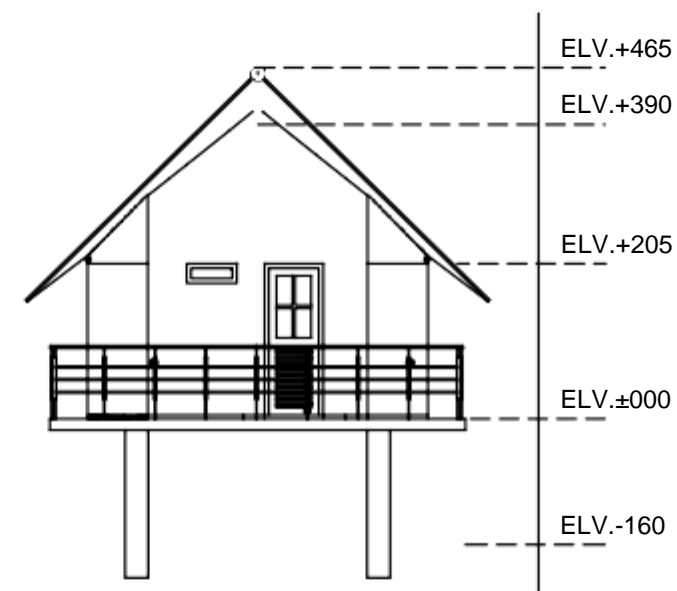

TAMPAK DEPAN HUNIAN B (Leaves Room)

1:100